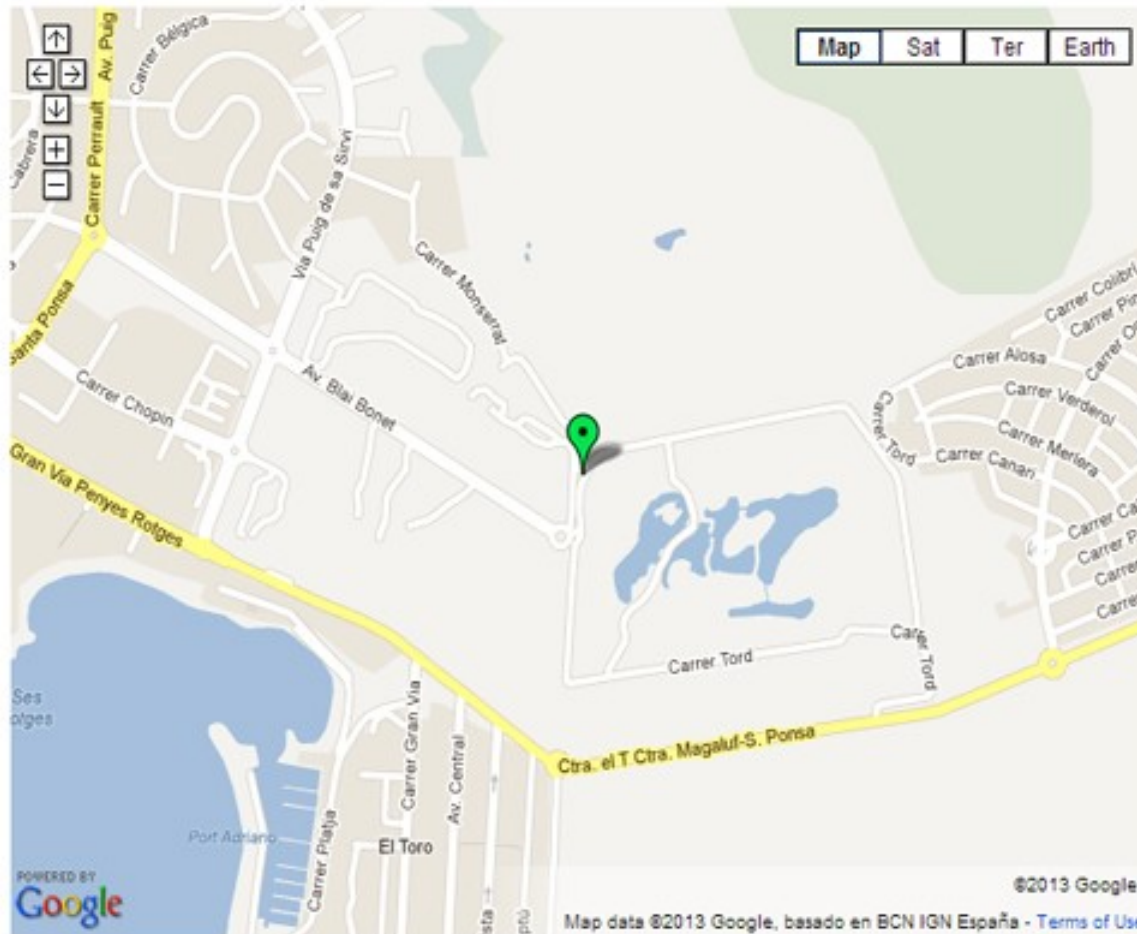

Mallorca Golf Academy

Arriving by car? From the main Palma – Andratx motorway take the **exit (salida) 17** Santa Ponsa / Calvià. As you approach Santa Ponsa go left at the roundabout, sign posted **GOLF**. Straight ahead at the next roundabout, sign posted **GOLF II**. Straight through the next roundabout. Straight ahead again at the next roundabout, sign posted **PORT ADRIANO HOTEL Golf & Spa**. Left at next roundabout sign posted **GOLF II**. Left again at the next roundabout, this is the entrance to **Golf Santa Ponsa II & III**. At the end of this road turn left as directed by a red arrow, sign posted **ONLY MEMBERS / SOLO SOCIOS**. 100m on your right you will arrive at the **ONLY MEMBERS** entrance, a gate labelled **P5**. Push the intercom button on the wall for access or call **971 232531**.